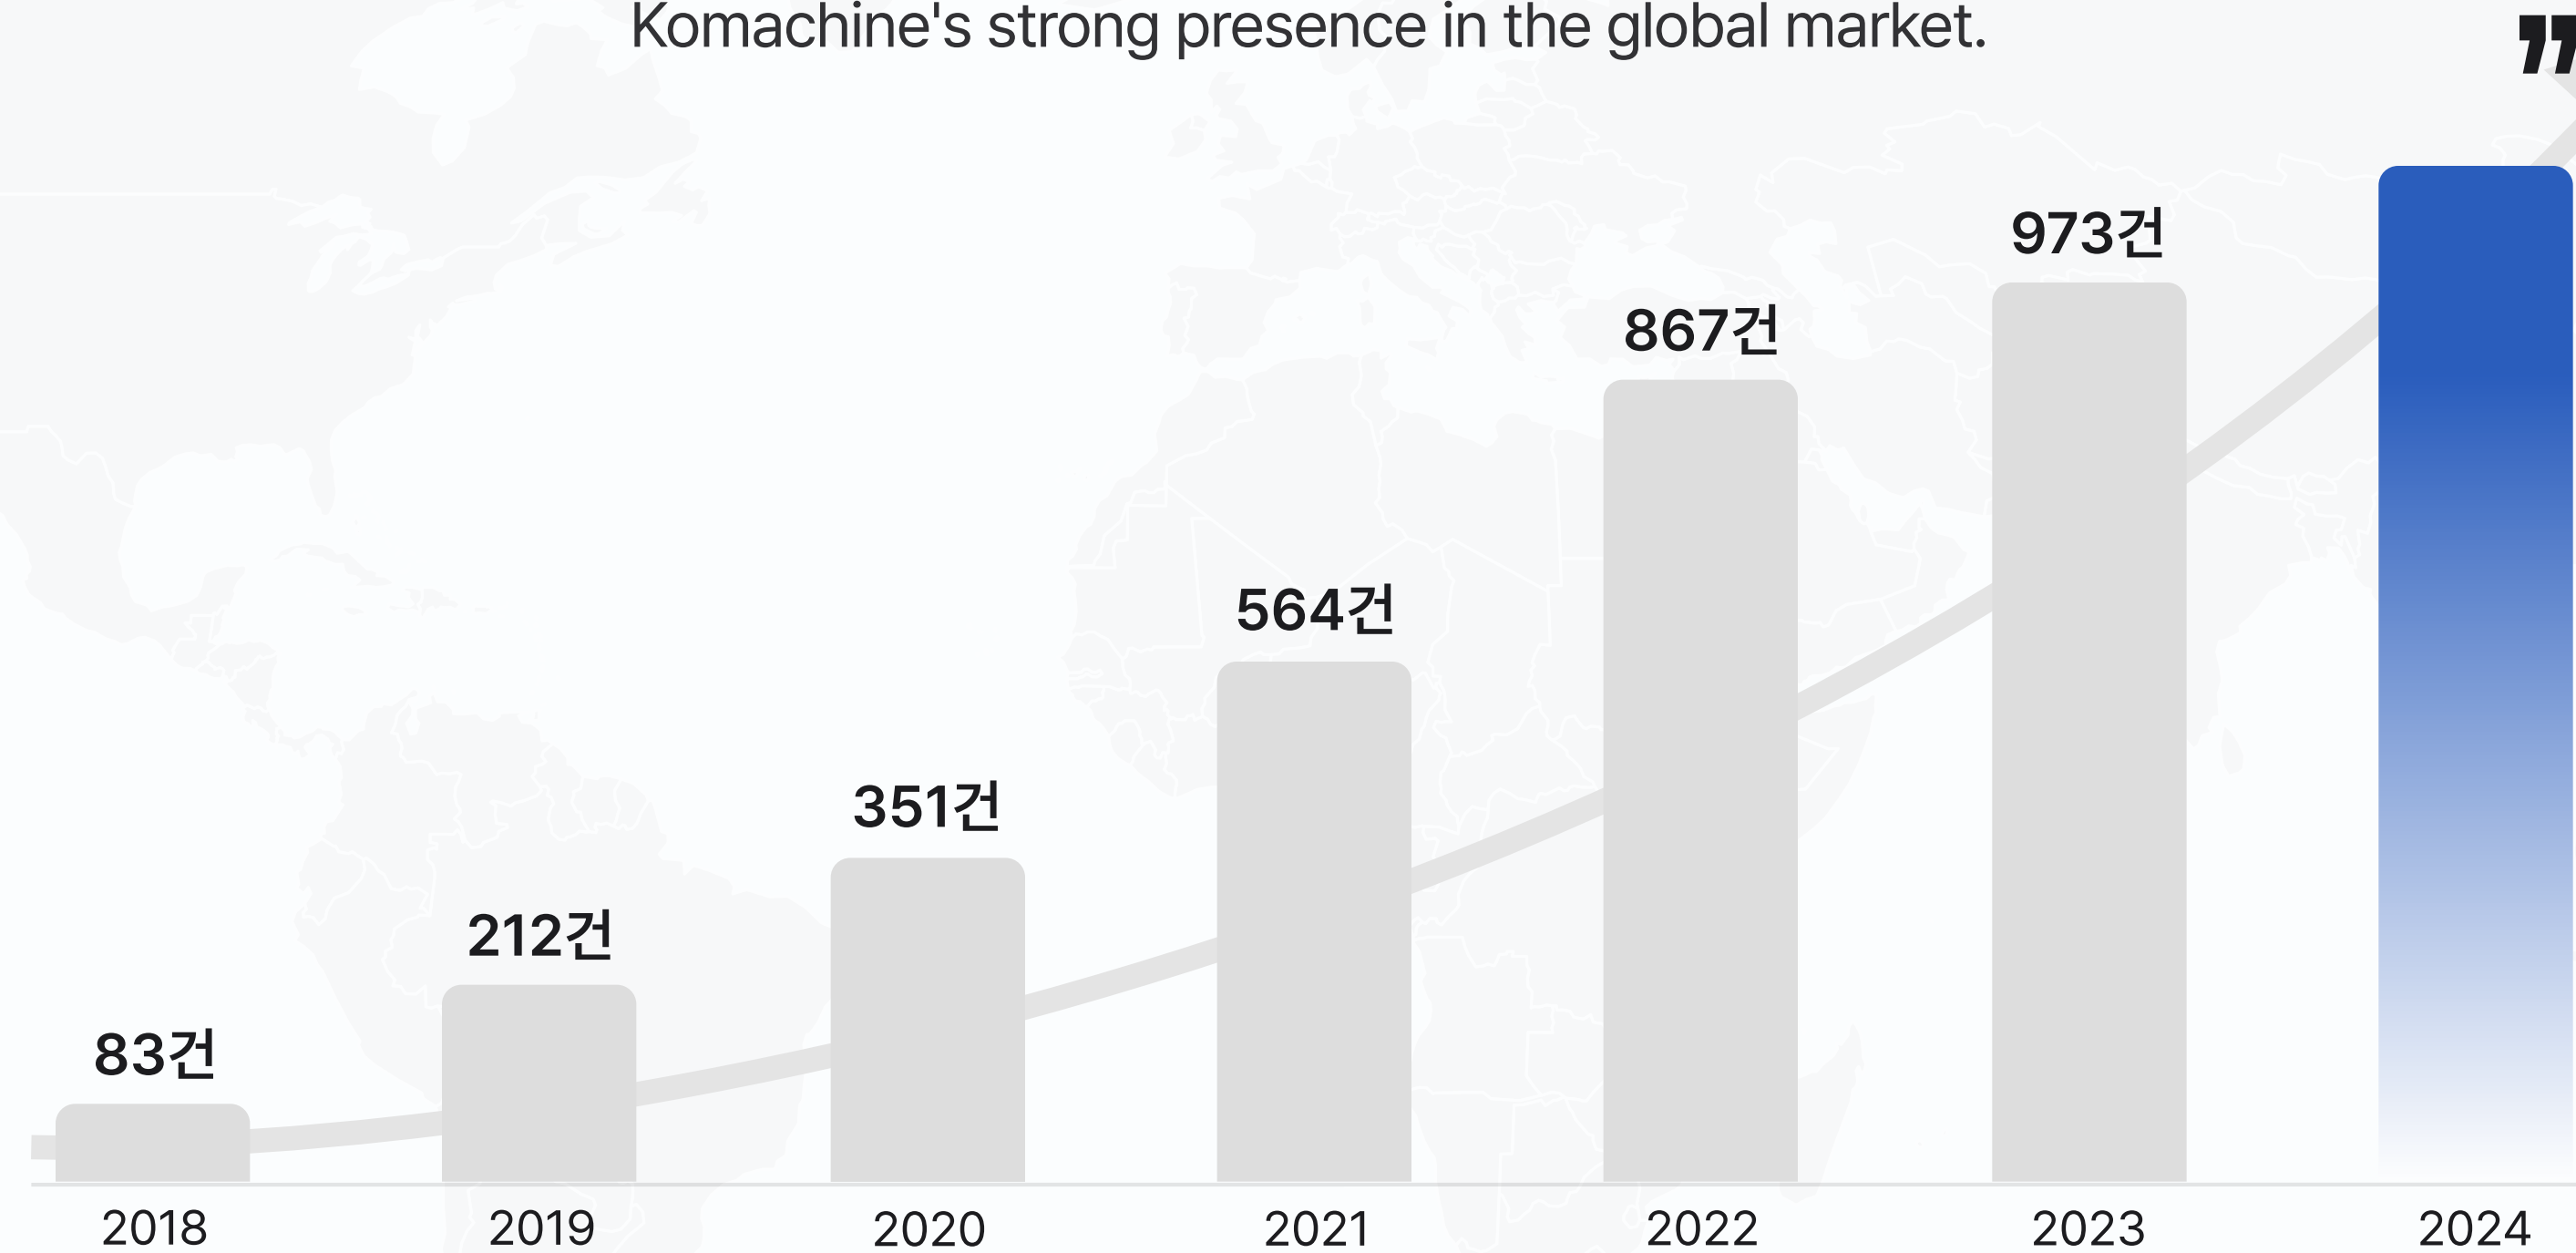

03 Global Trade Support

Komachine support direct import and export activities worldwide.

Transactions 5,023	Cumulative Transaction Value $15,052,226	Export Countries 114

“ The annually increasing number of transactions and export countries demonstrates Komachine's strong presence in the global market. ”

(As of August 2024)