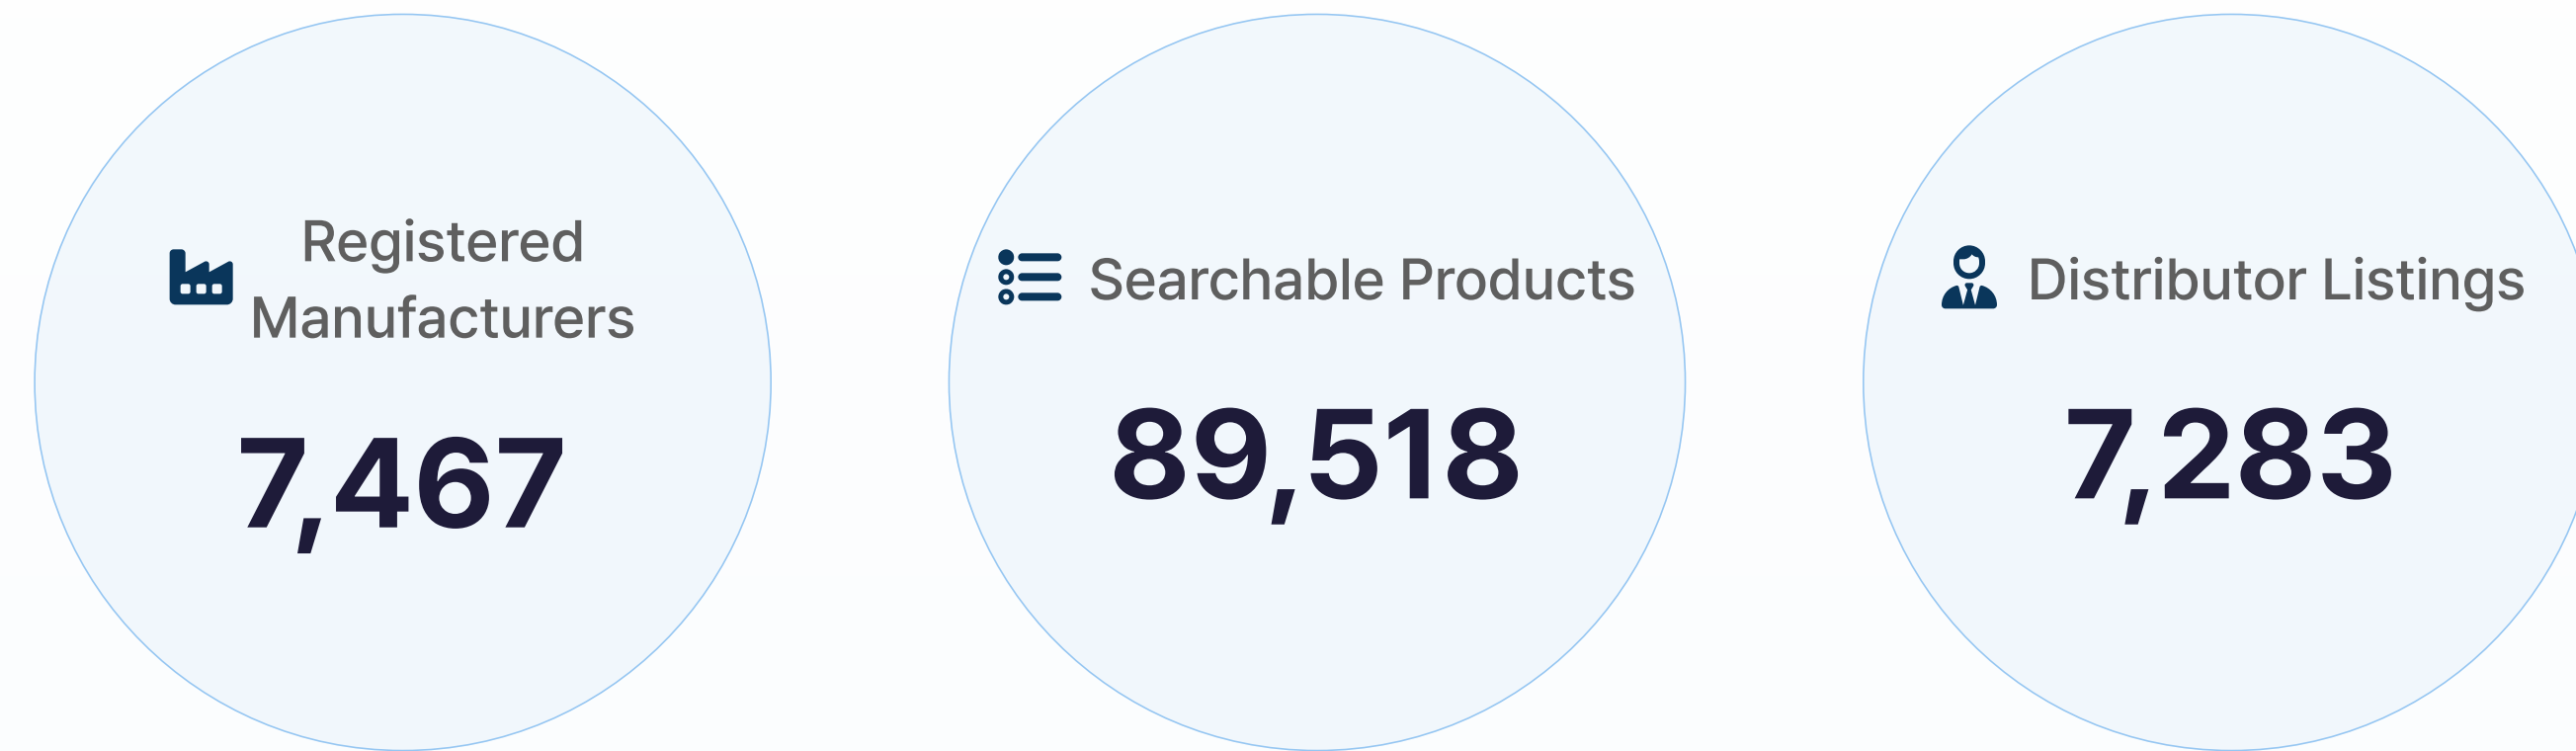

# 03 Global Trade Support

Komachine support direct import and export activities worldwide.

Transactions <b>5,023</b>	Cumulative Transaction Value <b>\$15,052,226</b>	Export Countries <b>114</b>
------------------------------	---	--------------------------------