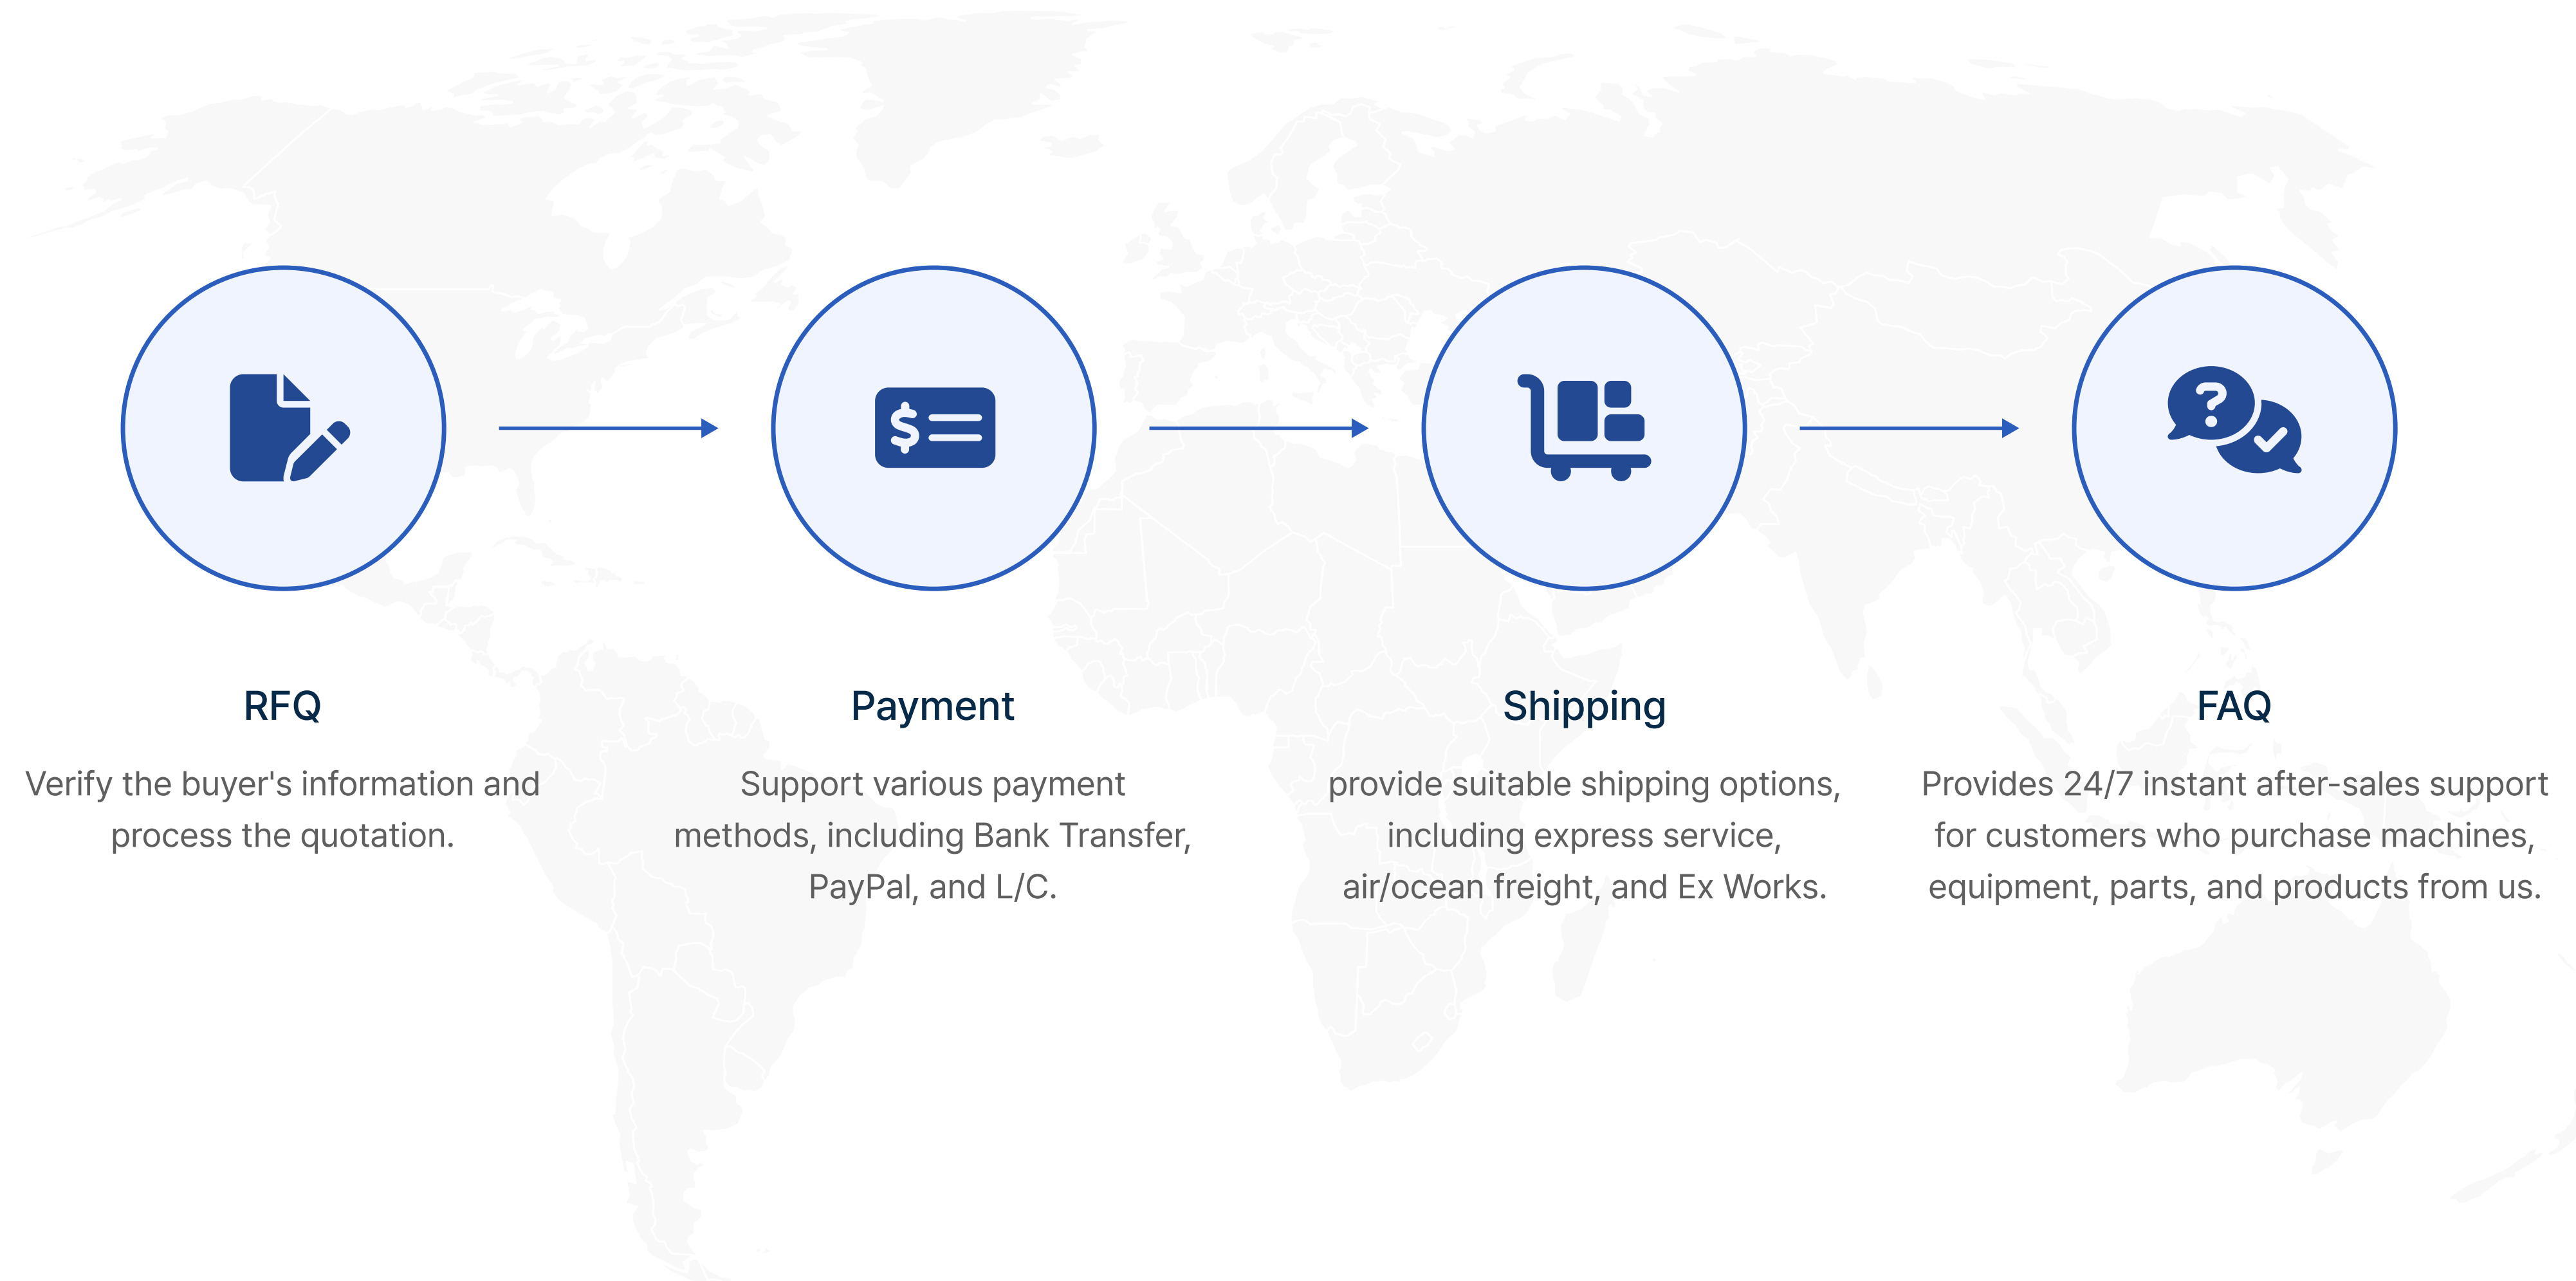

07 Trade Support | Process

Send us your RFQ by email, and we will send you the quotation within 24 hours. It can't be easier than any other service.